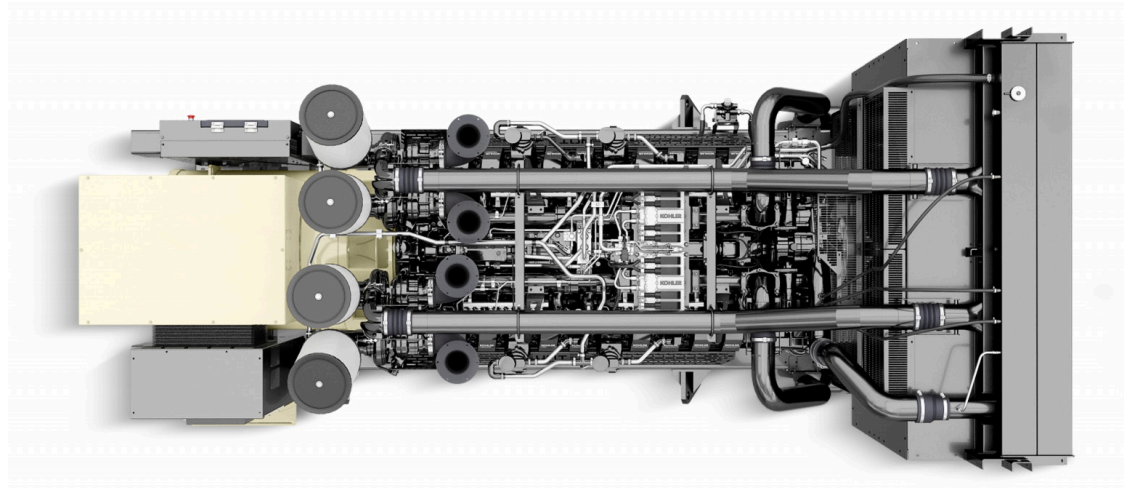

## TOTAL SYSTEM INTEGRATION

- Diesel Generators 10 - 4000 kW
- Gas Generators 25 - 1300 kW
- Automatic Transfer Switches
- Remote Annunciator
- Paralleling Switchgear
- Remote Monitoring

## KOHLER DIESEL GENERATORS

KOHLER® diesel generators are built to power any application including hospitals, gas stations, data centers, airports, and more. And with our new line of KD Series generators, we offer massive power options up to 4 MW.

## KOHLER GAS GENERATORS

KOHLER® gaseous generators from 25 to 400 kW are customized to your specs and available EPA-certified. Large gaseous models from 400 to 1300 kW are designed to work specifically for standby, prime, or continuous applications - whatever you need.